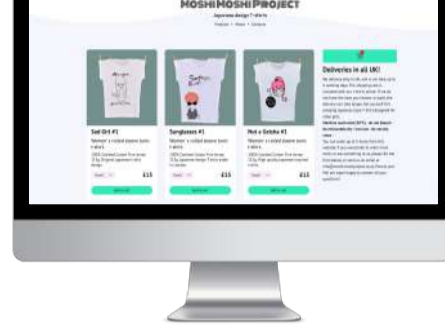

Website design & development
Technologies used:
React Bootstrap
Javascript (Next.Js & React)
SQL
Node